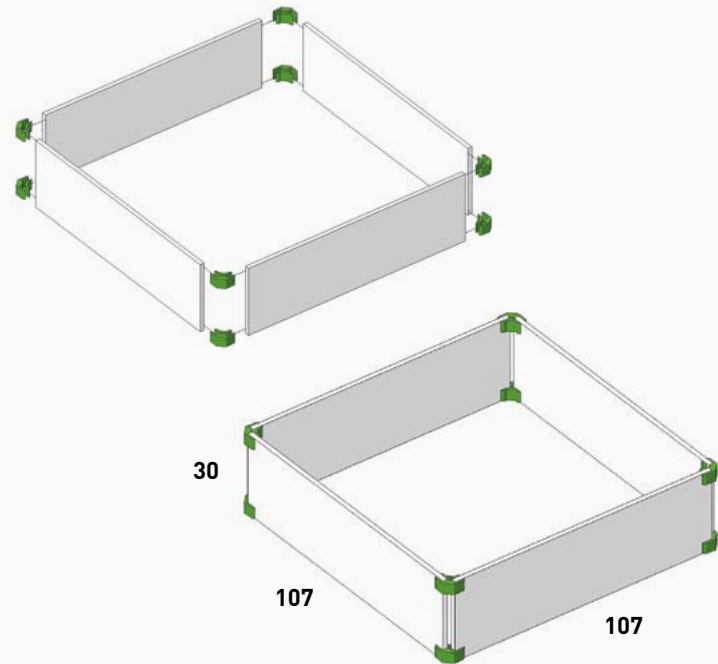

FOR ANY WOOD PANEL
OF THICKNESS 16~19 MM

ANGLES

90°

CROSS

105°

150°

DON'T DRILL, DON'T WORRY
YOU CAN ALWAYS CHANGE YOUR
PROJECTS

KIDS

8  90°

thickness 16-19 mm

1 60 x 40 cm

2 40 x 30 cm

2 60 x 30 cm

4  Ø 5 cm

8  90°

thickness 16-19 mm

4 100 x 30 cm

24  90°

thickness 16~19 mm

6 60 x 40 cm

4 40 x 30 cm

8  90°

thickness 16~19 mm

2 60 x 40 cm

- 4** 40 x 30 cm
- 6** 60 x 40 cm
- 2** 150 x 40 cm
- 1** 187 x 40 cm

1  Ø 2,8 cm L 250 cm

12  90°

thickness 16-19 mm

6 80 x 40 cm

24  90°

thickness 16-19 mm

4 60 x 40 cm