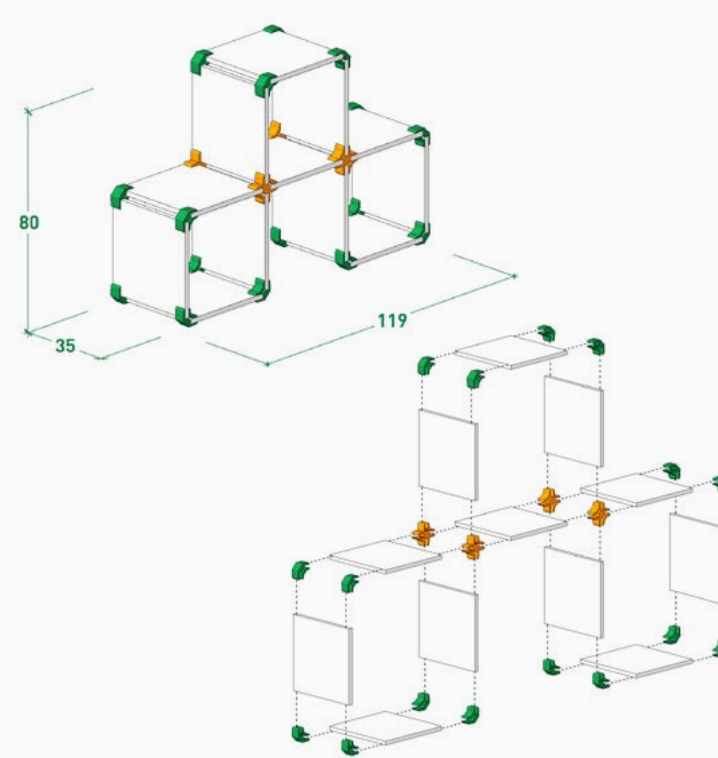

5 60 x 40 cm
8 40 x 30 cm
32 connectors

6 60 x 40 cm
7 40 x 30 cm
32 connectors

7 60 x 40 cm
6 40 x 30 cm
32 connectors

8  CROSS

16  90°

thickness 18-19 mm

16 35 x 35 cm

4  CROSS

16  90°

thickness 18-19 mm

12 35 x 35 cm

DISCOVER MORE ON
PLAYWOOD
YOUTUBE CHANNEL

www.playwood.it

PlayWood® is a product of Space Matters s.r.l.
Via Garonna 24, Reggio Emilia, 42125 ITALY
all rights reserved