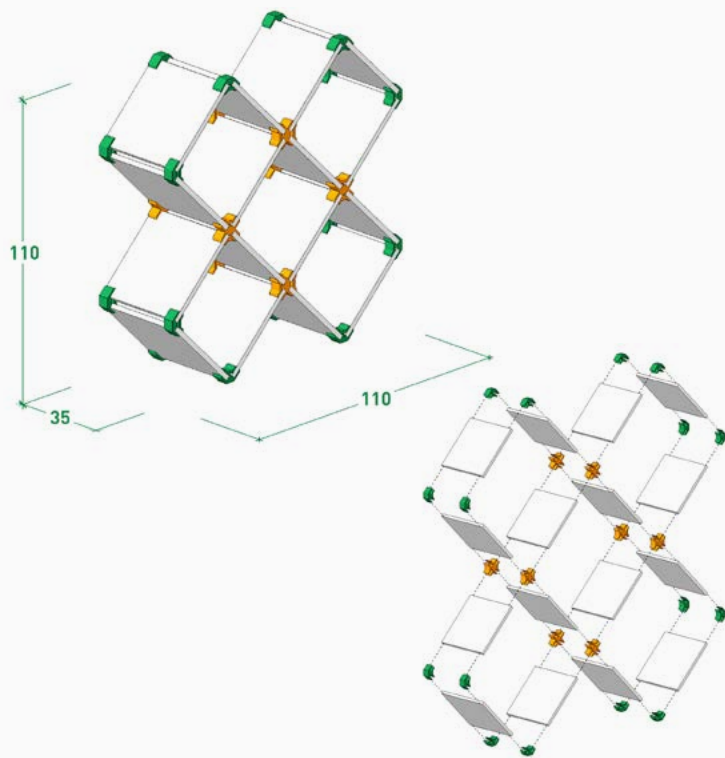

5 60 x 40 cm
8 40 x 30 cm
32 connectors

6 60 x 40 cm
7 40 x 30 cm
32 connectors

7 60 x 40 cm
6 40 x 30 cm
32 connectors

8  CROSS

16  90°

thickness 18-19 mm

16 35 x 35 cm

4  CROSS

16  90°

thickness 18-19 mm

12 35 x 35 cm

DISCOVER MORE ON
PLAYWOOD
YOUTUBE CHANNEL

www.playwood.it

PlayWood® is a product of Space Matters s.r.l.
Via Garonna 24, Reggio Emilia, 42125 ITALY
all rights reserved